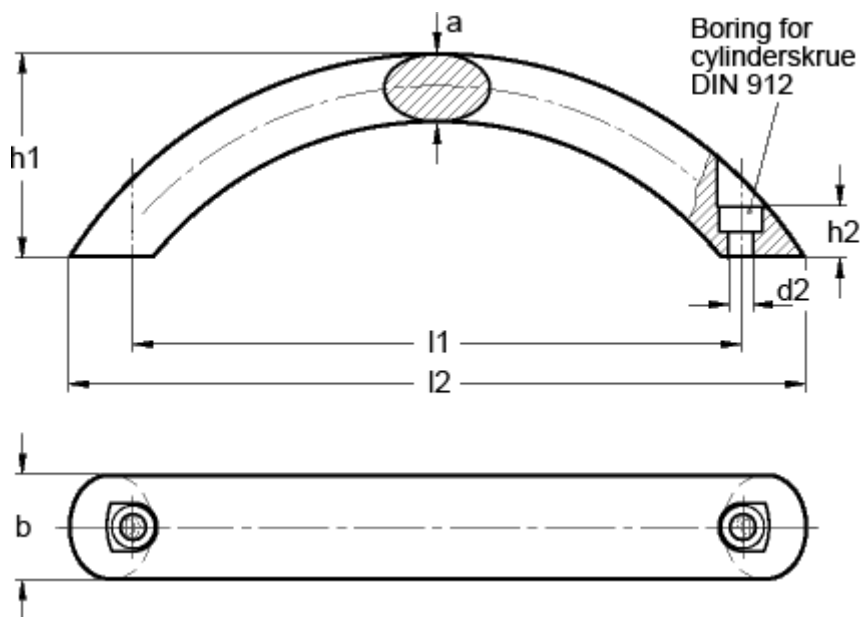

Article number: 201712365

Description: E+G Arch handle GN 565.4-20-192-B-SR

Measures

a	= 13
b	= 20
d2	= 5.3
h1	= 51
h2	= 10
l1	= 192
l2 approx.	= 221
t min	= 8.5